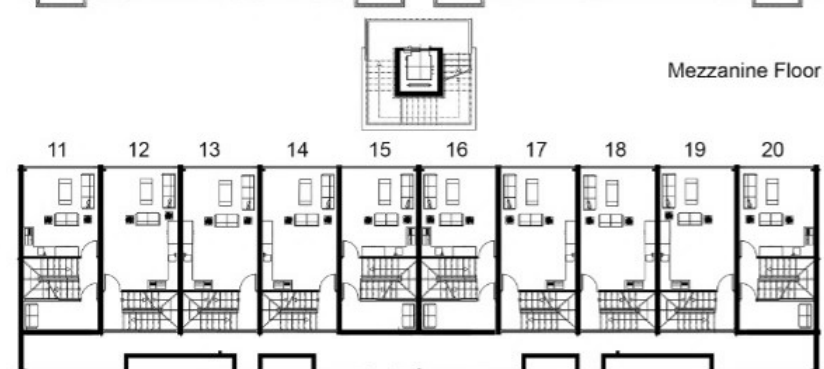

# B1-2-3-4 BLOCKS

GR.FLOOR APARTMENT .....COVERED AREA 40-45m<sup>2</sup> - TERRACE AREA 10m<sup>2</sup>  
 FR.FLOOR 1 BED APARTMET, .....COVERED AREA 62m<sup>2</sup> - TERRACE AREA + ROOF 55m<sup>2</sup>  
 FR.FLOOR 2 BED APARTMET, .....COVERED AREA 70m<sup>2</sup> - TERRACE AREA + ROOF 55m<sup>2</sup>

Ground Floor

First Floor

Mezzanine Floor

Roof Floor