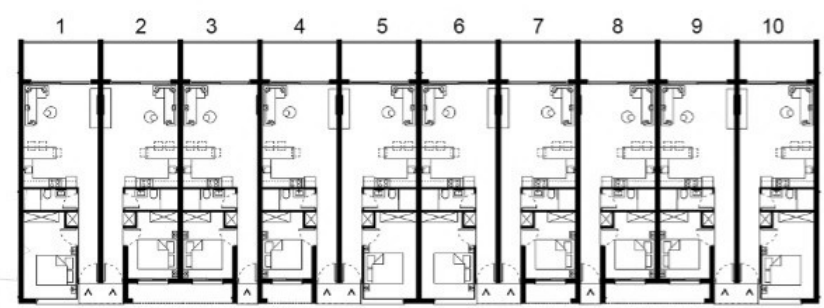

GR.FLOOR APARTMENT .....COVERED AREA 40-45m² - TERRACE AREA 10m²
FR.FLOOR 1 BED APARTMET, ...COVERED AREA 62m² - TERRACE AREA + ROOF 55m²
FR.FLOOR 2 BED APARTMET, ...COVERED AREA 70m² - TERRACE AREA + ROOF 55m²

Ground Floor