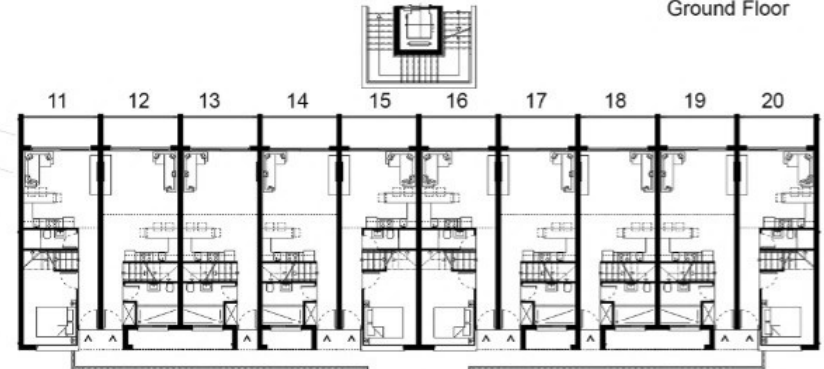

# A1-2-3-4 BLOCKS

Ground Floor

First Floor

Mezzanine Floor

Roof Floor

MOUNTAIN VIEW

GR.FLOOR APARTMENT .....COVERED AREA 40-45m<sup>2</sup>  
 FR.FLOOR 1 BED APARTMET, .....COVERED AREA 62m<sup>2</sup>  
 FR.FLOOR 2 BED APARTMET, .....COVERED AREA 70m<sup>2</sup>

- TERRACE AREA 10m<sup>2</sup>  
 - TERRACE AREA + ROOF 55m<sup>2</sup>  
 - TERRACE AREA + ROOF 55m<sup>2</sup>

# B1-2-3-4 BLOCKS

GR.FLOOR APARTMENT .....COVERED AREA 40-45m<sup>2</sup> - TERRACE AREA 10m<sup>2</sup>  
 FR.FLOOR 1 BED APARTMET, .....COVERED AREA 62m<sup>2</sup> - TERRACE AREA + ROOF 55m<sup>2</sup>  
 FR.FLOOR 2 BED APARTMET, .....COVERED AREA 70m<sup>2</sup> - TERRACE AREA + ROOF 55m<sup>2</sup>

Ground Floor

First Floor

Mezzanine Floor

Roof Floor