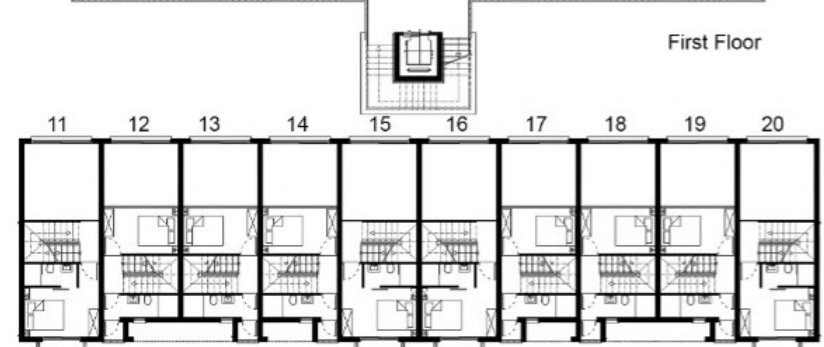

# B1-2-3-4 BLOCKS

GR.FLOOR APARTMENT .....COVERED AREA 40-45m<sup>2</sup> - TERRACE AREA 10m<sup>2</sup>  
 FR.FLOOR 1 BED APARTMET, .....COVERED AREA 62m<sup>2</sup> - TERRACE AREA + ROOF 55m<sup>2</sup>  
 FR.FLOOR 2 BED APARTMET, .....COVERED AREA 70m<sup>2</sup> - TERRACE AREA + ROOF 55m<sup>2</sup>

Ground Floor

First Floor

Mezzanine Floor

Roof Floor