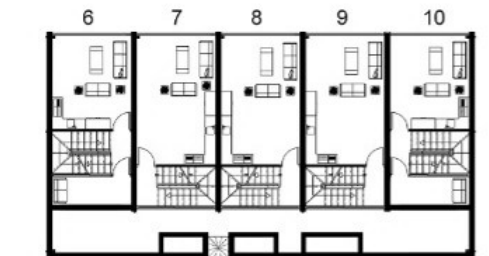

# A1-2-3-4 BLOCKS

Ground Floor

First Floor

Mezzanine Floor

Roof Floor

MOUNTAIN VIEW

GR.FLOOR APARTMENT .....COVERED AREA 40-45m<sup>2</sup>  
 FR.FLOOR 1 BED APARTMET, .....COVERED AREA 62m<sup>2</sup>  
 FR.FLOOR 2 BED APARTMET, .....COVERED AREA 70m<sup>2</sup>

- TERRACE AREA 10m<sup>2</sup>  
 - TERRACE AREA + ROOF 55m<sup>2</sup>  
 - TERRACE AREA + ROOF 55m<sup>2</sup>

# B1-2-3-4 BLOCKS

GR.FLOOR APARTMENT .....COVERED AREA 40-45m<sup>2</sup> - TERRACE AREA 10m<sup>2</sup>  
 FR.FLOOR 1 BED APARTMET, .....COVERED AREA 62m<sup>2</sup> - TERRACE AREA + ROOF 55m<sup>2</sup>  
 FR.FLOOR 2 BED APARTMET, .....COVERED AREA 70m<sup>2</sup> - TERRACE AREA + ROOF 55m<sup>2</sup>

Ground Floor

First Floor

Mezzanine Floor

Roof Floor