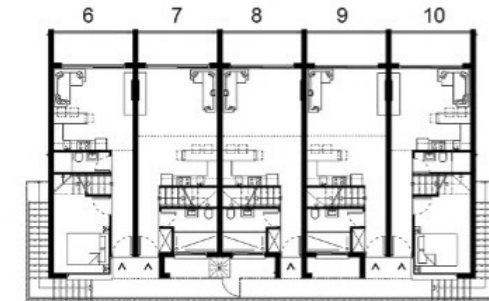

# A1-2-3-4 BLOCKS

Ground Floor

First Floor

Mezzanine Floor

Roof Floor

MOUNTAIN VIEW

GR.FLOOR APARTMENT .....COVERED AREA 40-45m<sup>2</sup>  
 FR.FLOOR 1 BED APARTMET, .....COVERED AREA 62m<sup>2</sup>  
 FR.FLOOR 2 BED APARTMET, .....COVERED AREA 70m<sup>2</sup>

- TERRACE AREA 10m<sup>2</sup>  
 - TERRACE AREA + ROOF 55m<sup>2</sup>  
 - TERRACE AREA + ROOF 55m<sup>2</sup>

Ground Floor

First Floor

Mezzanine Floor

Roof Floor