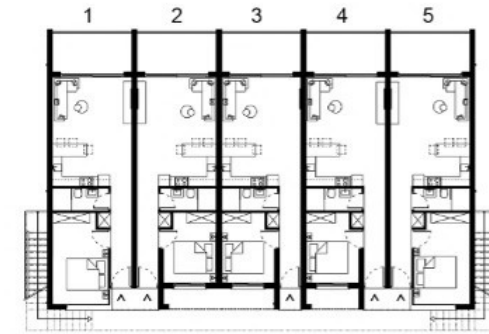

# A1-2-3-4 BLOCKS

Ground Floor

First Floor

Mezzanine Floor

Roof Floor

MOUNTAIN VIEW

GR.FLOOR APARTMENT .....COVERED AREA 40-45m<sup>2</sup>  
 FR.FLOOR 1 BED APARTMET, .....COVERED AREA 62m<sup>2</sup>  
 FR.FLOOR 2 BED APARTMET, .....COVERED AREA 70m<sup>2</sup>